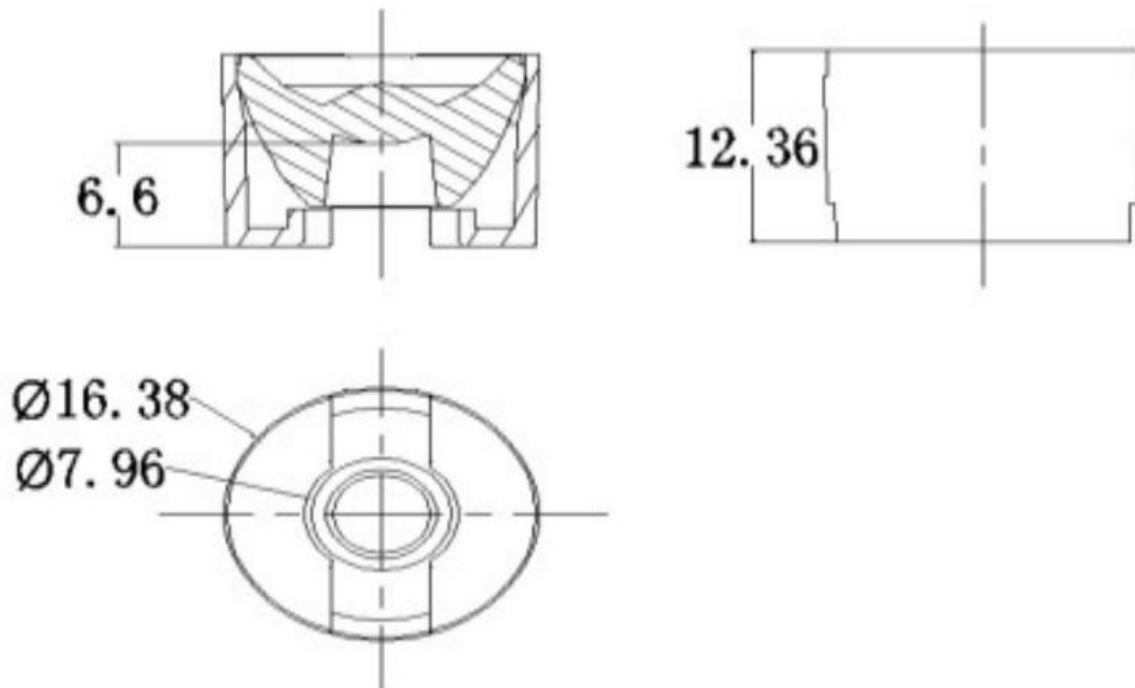

Led Lens Spec

Angle	30°
Features	Black
Sized	H:12.36;D:16.38
Power dissipation	--

Mechanical Outside Drawing

单位: mm

公差: ±0.2mm