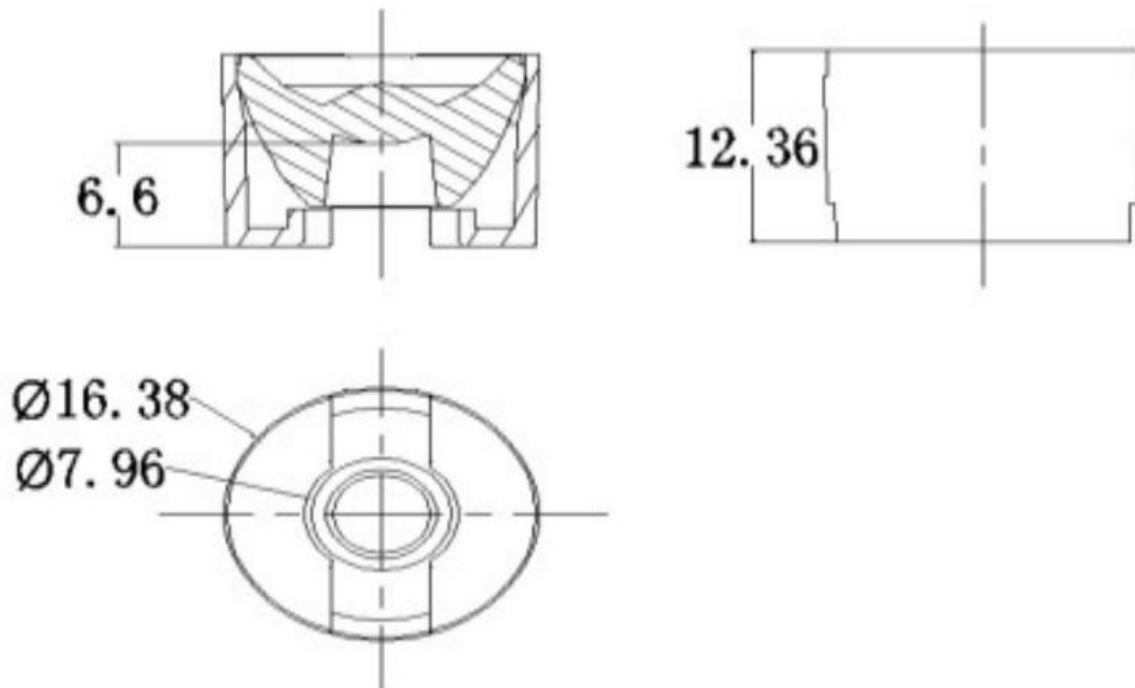

Led Lens Spec

Angle	15°
Features	Black
Sized	H:12.36;D:16.38
Power dissipation	--

Mechanical Outside Drawing

单位: mm

公差: ±0.2mm