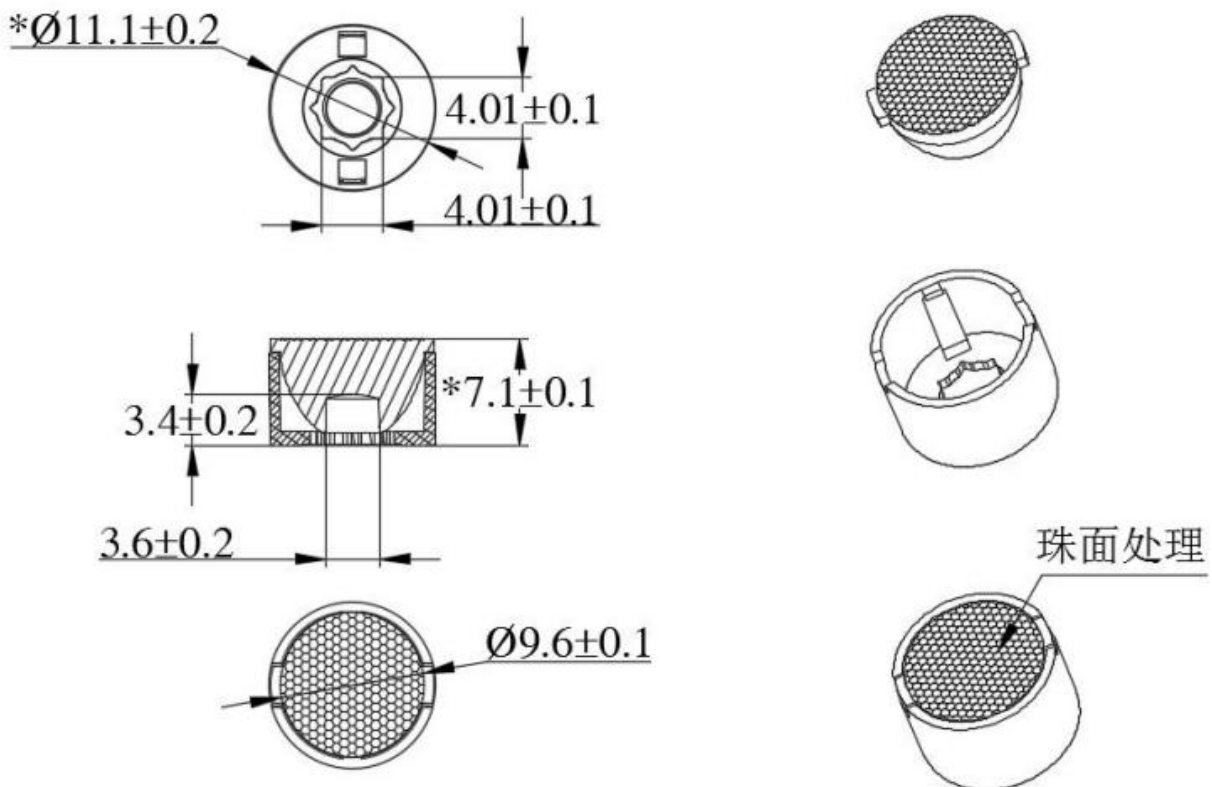

HGS-21-LL-001A01

HGS KOREA

Led Lens Spec

Angle	80°
Features	Black
Sized	φ11.1
Power dissipation	--

Mechanical Outside Drawing

备注：单位mm，未注公差±0.20mm.